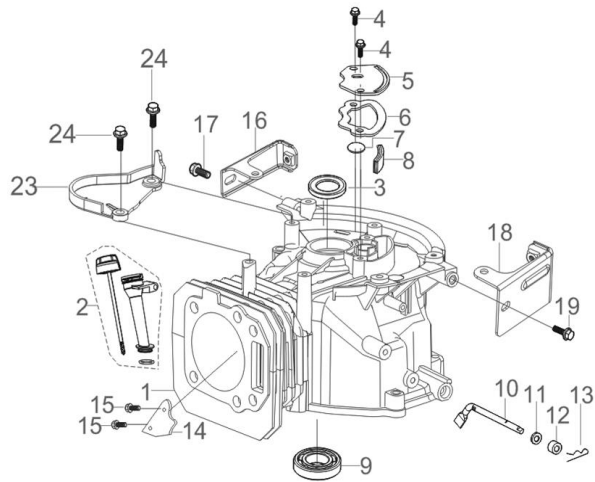

PUBERT RV225

N°	PUBERT Reference	DESIGNATION - DESCRIPTION	DESIGNATION - DESCRIPTION	QTY
E02-1	-	CRANKCASE SUBASSEMBLY.	CARTER PRINCIPAL	1
E02-2	0001210040	DIPSTICK SUBASSEMBLY, OIL	JAUGE HUILE	1
E02-3	0001100036	SEAL, OIL	JOINT SPI VILEBREQUIN	1
E02-4	-	BOLT	VIS	2
E02-5	0001210353	PLATE, BREATH GROOVE COVER	COUVERCLE RENIFLARD	1
E02-6	0001210054	GASKET, BREATH GROOVE	JOINT COUVERCLE RENIFLARD	1
E02-7	-	PIECE, BREATH	CLAPET ENTREE RENIFLARD	1
E02-8	-	STRAINER, BREATH GROOVE	SEPARATEUR HUILE RENIFLARD	2
E02-9	0001100124	BEARING	ROULEMENT VILEBREQUIN	1
E02-10	-	ARM, GOVERNOR	BRAS REGULATEUR	1
E02-11	-	WASHER	RONDELLE	1
E02-12	-	SEAL, OIL	JOINT	1
E02-13	0001000529	PIN	GOUPILLE BETA	1
E02-14	-	PLATE	PLAQUE SORTIE RENIFLARD	1
E02-15	-	BOLT	VIS	2
E02-16	-	BRACKET, FUEL TANK LEFT	SUPPORT RESERVOIR COTE GAUCHE	1
E02-17	-	BOLT	VIS	1
E02-18	-	BRACKET, FUEL TANK RIGHT	SUPPORT RESERVOIR COTE DROIT	1
E02-19	-	BOLT	VIS	1
E02-23	-	SHIELD, CRANKCASE SIDE	ECRAN	1
E02-24	-	BOLT	VIS	2