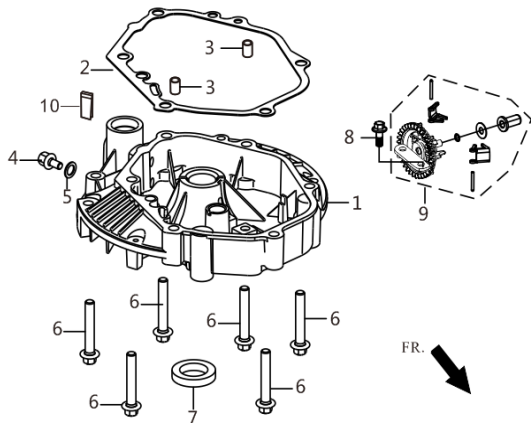

PUBERT RV225

N°	PUBERT Reference	DESIGNATION - DESCRIPTION	DESIGNATION - DESCRIPTION	QTY
E03-1	-	COVER, CRANKCASE	CARTER INFERIEUR	1
E03-2	0001210337	GASKET, CRANKCASE	JOINT	1
E03-3	-	PIN	PION DE CENTRAGE	2
E03-4	-	BOLT	VIS	1
E03-5	-	WASHER	RONDELLE	1
E03-6	-	BOLT	VIS	6
E03-7	0001100036	SEAL, OIL	JOINT SPI VILEBREQUIN	1
E03-8	-	BOLT	VIS	2
E03-9	0001210347	GEAR ASSY, GOVERNOR	REGULATEUR	1
E03-10	-	PAD	FERMETURE RETOUR HUILE	1