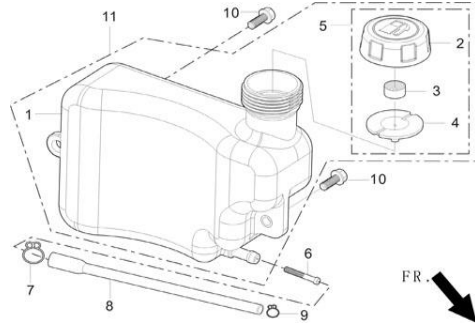

PUBERT RV225

N°	PUBERT Reference	DESIGNATION - DESCRIPTION	DESIGNATION - DESCRIPTION	QTY
E11-1	0001210028	TANK ASSY, FUEL	RESERVOIR CARBURANT	1
E11-5	0001000233	Tank Cap	BOUCHON RESERVOIR CARBURANT	1
E11-6	0001210315	STAINER, FUEL	FILTRE ENTREE RESERVOIR	1
E11-7	-	CLIP	COLLIER	1
E11-8	0001210322	TUBE, FUEL	DURIT CARBURANT	1
E11-9	-	COLLAR	COLLIER	1
E11-10	-	BOLT, HEX. FLANG-LARGE SERIES-B CLASS	VIS	1