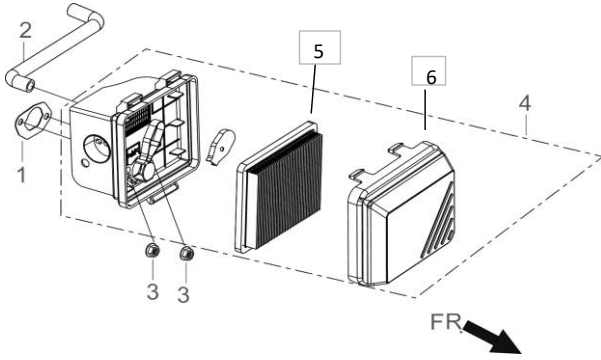

PUBERT RV225

N°	PUBERT Reference	DESIGNATION - DESCRIPTION	DESIGNATION - DESCRIPTION	QTY
E09-1	0001210309	GASKET, AIR CLEANER	GASKET, AIR CLEANER	1
E09-2	0001210323	TUBE, BREATHER	TUBE, BREATHER	1
E09-3		NUT	ECROU	1
E09-4	0001210338	CASE, AIR CLEANER	CASE, AIR CLEANER	1
E09-5	0001010013	ELEMENT	ELEMENT FILTRANT	1
E09-6		COVER	COUVERCLE	1