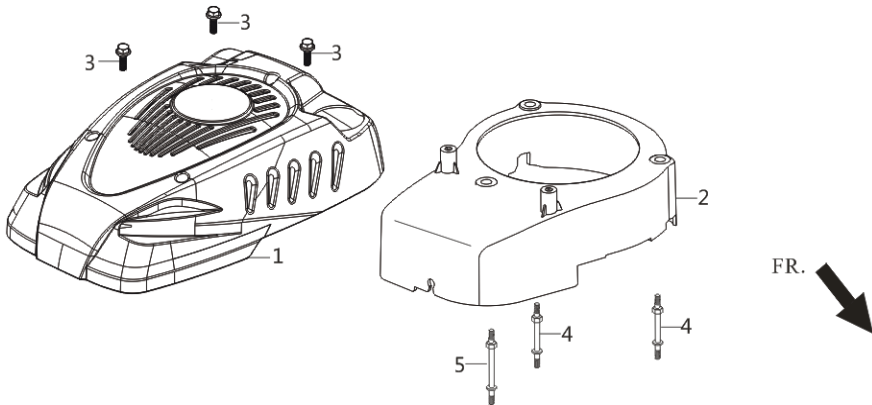

REF.NO.	PART NO	Pubert	DESCRIPTION	QTY
E07-1	80001-Z030110-Q200		HOUSING, ENGINE	1
E07-2	28110-Z390310-0000		SHROUD	1
E07-3	90001-0514-01		BOLT	3
E07-4	28001-Z470210-0000		STUD	2
E07-5	28001-Z470110-0000		STUD	1