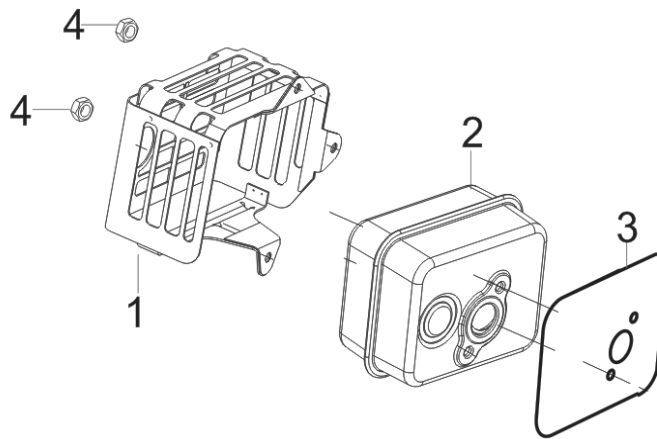

REF.NO.	PART NO	Pubert	DESCRIPTION	QTY
E09-1	17001-Z030120-0000		GASKET, AIR CLEANER	1
E09-2	17004-Z030310-0000		TUBE, BREATHER	1
E09-3	90305-0600-31		NUT	1
E09-4	17100-Z250410-0000		CASE, AIR CLEANER	1

REF.NO.	PART NO	Pubert	DESCRIPTION	QTY
E10-1	18130-Z390210-QB00		COVER, MUFFLER OUTER	1
E10-2	18100-Z340210-QA01		MUFFLER ASSY.	1
E10-3	18001-Z340210-0000		gasket, exhaust	1
E10-4	90310-0600-31		bolT	2

REF.NO.	PART NO	Pubert	DESCRIPTION	QTY
E11-6	16652-Z030110-0000	燃油滤网	STAINER, FUEL	1
E11-7	90685-Z030410-0000	管夹	CLIP	1
E11-8	90686-Z030310-0000	油管	TUBE, FUEL	1
E11-9	90685-Z030220-0000	管夹	COLLAR	1
E11-10	90007-0614-A1	六角法兰面螺栓-加大系列-B级	BOLT, HEX. FLANG-LARGE SERIES-B CLASS	1
E11-11	16600-Z030110-Q200	油箱部件	TANK ASSY, FUEL	1