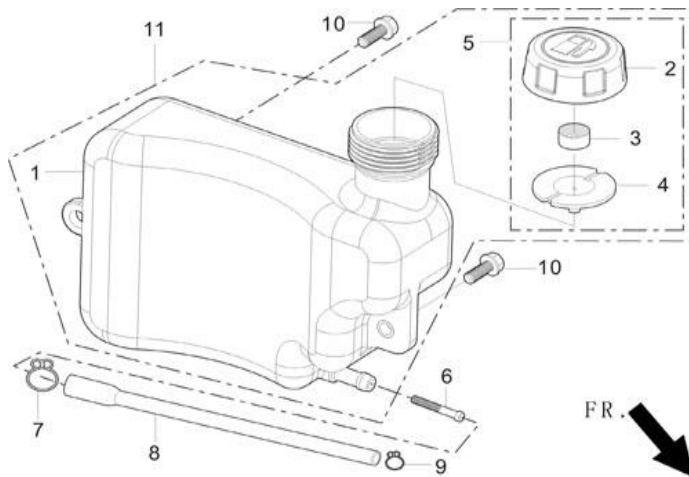

REF.NO.	PART NO	Pubert	DESCRIPTION	QTY
E10-1	18130-Z390210-QB00		COVER, MUFFLER OUTER	1
E10-2	18100-Z340210-QA01		MUFFLER ASSY.	1
E10-3	18001-Z340210-0000		gasket, exhaust	1
E10-4	90310-0600-31		bolT	2