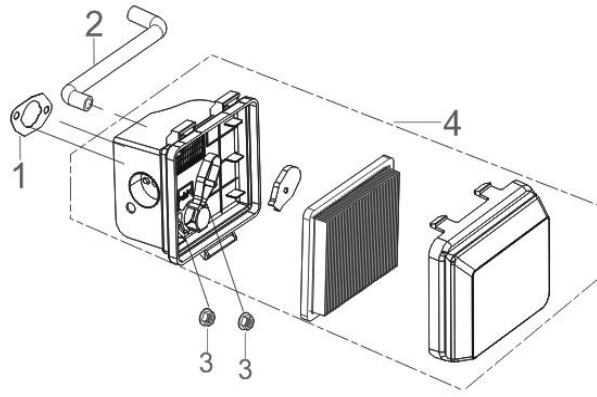

REF.NO.	PART NO	Pubert	DESCRIPTION	QTY
E09-1	17001-Z030120-0000		GASKET, AIR CLEANER	1
E09-2	17004-Z030310-0000		TUBE, BREATHER	1
E09-3	90305-0600-31		NUT	1
E09-4	17100-Z250410-0000		CASE, AIR CLEANER	1