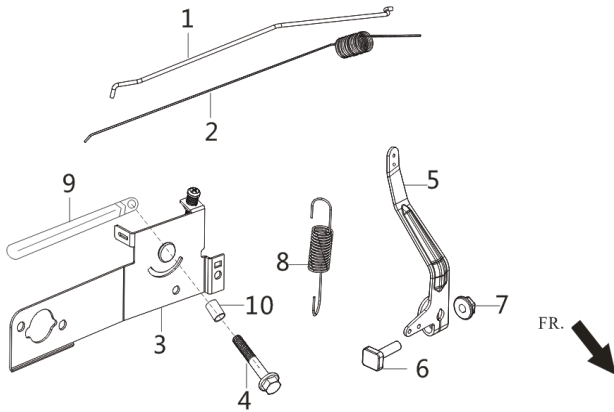

REF.NO.	PART NO	Pubert	DESCRIPTION	QTY
E13-1	16062-Z470110-0000		ROD, GOVERNEOR	1
E13-2	16012-Z470110-0000		SPRING, THROTTLE	1
E13-3	16520-Z470210-0000		CONTROL ASSY, THROTTLE	1
E13-4	90007-0640-A1		BOLT, HEX. FLANG-LARGE SERIES-B CLASS	1
E13-5	16070-Z030130-0000		SUPPORT SUBASSEMBLY, GOVERNOR	1
E13-6	16072-Z010110-0000		BOLT, GOVERNOR SUPPORT	1
E13-7	90305-0600-31		NUT, HEX. FLANGE	1
E13-8	16063-Z030120-0000		SPRING, GOVERNOR	1
E13-9	90684-Z030120-0000		CLIP	1
E13-10	90683-Z340110-0000		BUSH	1