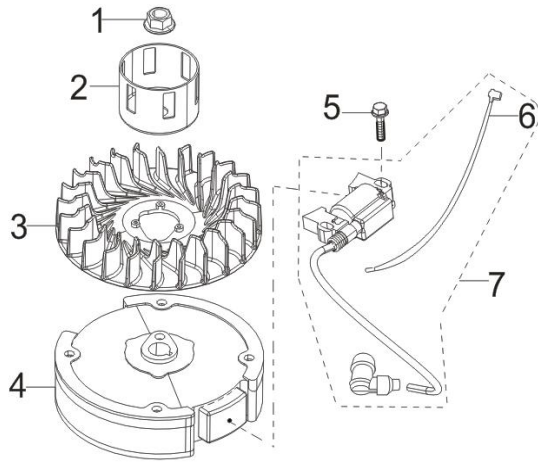

REF.NO.	PART NO	Pubert	DESCRIPTION	QTY
E12-1	13501-Z010110-0000		NUT, FLYWHEEL	1
E12-2	28002-Z020120-0000		PULLEY,STARTER	1
E12-3	19352-Z010110-0000		IMPELLER	1
E12-4	13510-Z340110-0000		FLYWHEEL SUBASSEMBLY	1
E12-5	90007-0628-A1		BOLT, HEX. FLANG-LARGE SERIES-B CLASS	1
E12-6	30423-Z340410-0000		switch-off wire	1
E12-7	30400-Z760110-0101		COIL, IGNITION	1