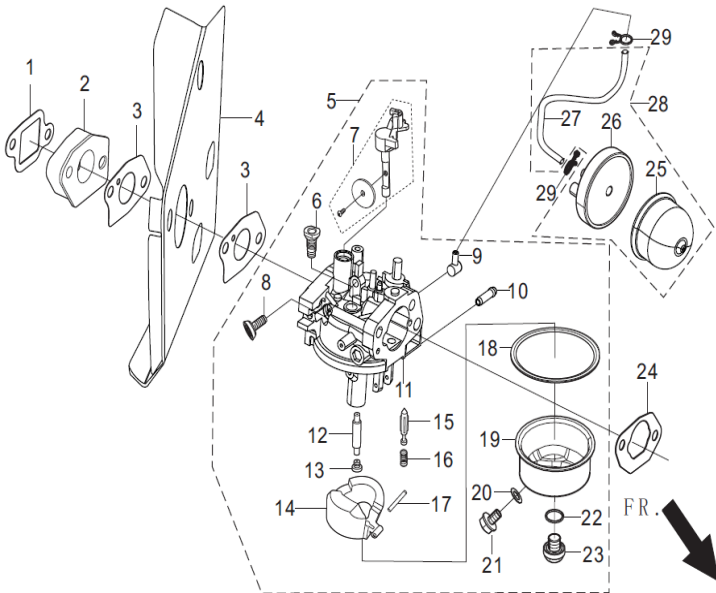

REF.NO.	PART NO	Pubert	DESCRIPTION	QTY
E08-1	16004-Z030110-0000		GASKET, INSULATOR PLATE	1
E08-2	16003-Z030110-0000		PLATE, CARBURETOR INSULATOR	1
E08-3	16001-Z010110-0000		GASKET, CARBURETOR	2
E08-4	16002-Z340410-0000		GASKET, CARBURETOR INSULATOR	1
E08-5	16100-Z390610-0000		CARBURETOR ASSY.	1
E08-24	17001-Z030120-0000		GASKET, AIR CLEANER	1
E08-27	16211-Z250110-0000		TUBE, STARTING RICHED VALVE	1
E08-28	16210-Z250120-0030		VALVE, STARTING RICHED	1
E08-29	90685-0700-01		CLAMP	2