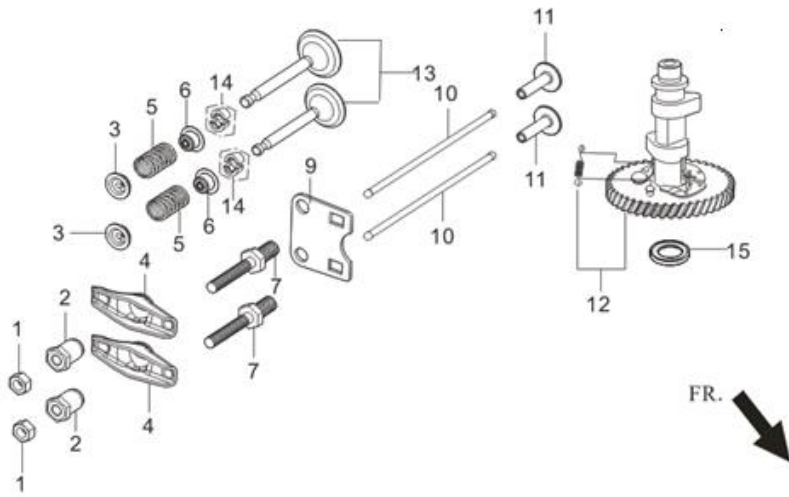

REF.NO.	PART NO	Pubert	DESCRIPTION	QTY
E05-1	14312-Z010110-0000		NUT, VALVE LOCK	2
E05-2	14314-Z010110-0000		NUT , VALVE ADJUSTING	2
E05-3	12112-Z810110-0000		SEAT, VALVE SPRING	2
E05-4	14311-Z250110-0000		ROCKER, VALVE	2
E05-5	12103-Z030110-0000		SPRING, VALVE	2
E05-6	12101-Z810210-0000		GUIDE, SEAL	2
E05-7	14313-Z010110-0000		BOLT, VALVE ADJUSTING	2
E05-9	14091-Z340110-0000		PLATE SUBASSEMBLY, LIFTER STOPPER	1
E05-10	14071-Z390110-0000		LIFTER, VALVE	2
E05-11	14081-Z250110-0000		TAPPET, VALVE	2
E05-12	14200-Z390210-0000		CAMSHAFT ASSY.	1
E05-13	12110-Z390110-0000		VALVE	1
E05-14	12109-Z810110-0000		clip , valve	4
E05-15	90408-Z470210-0000		WASHER	1