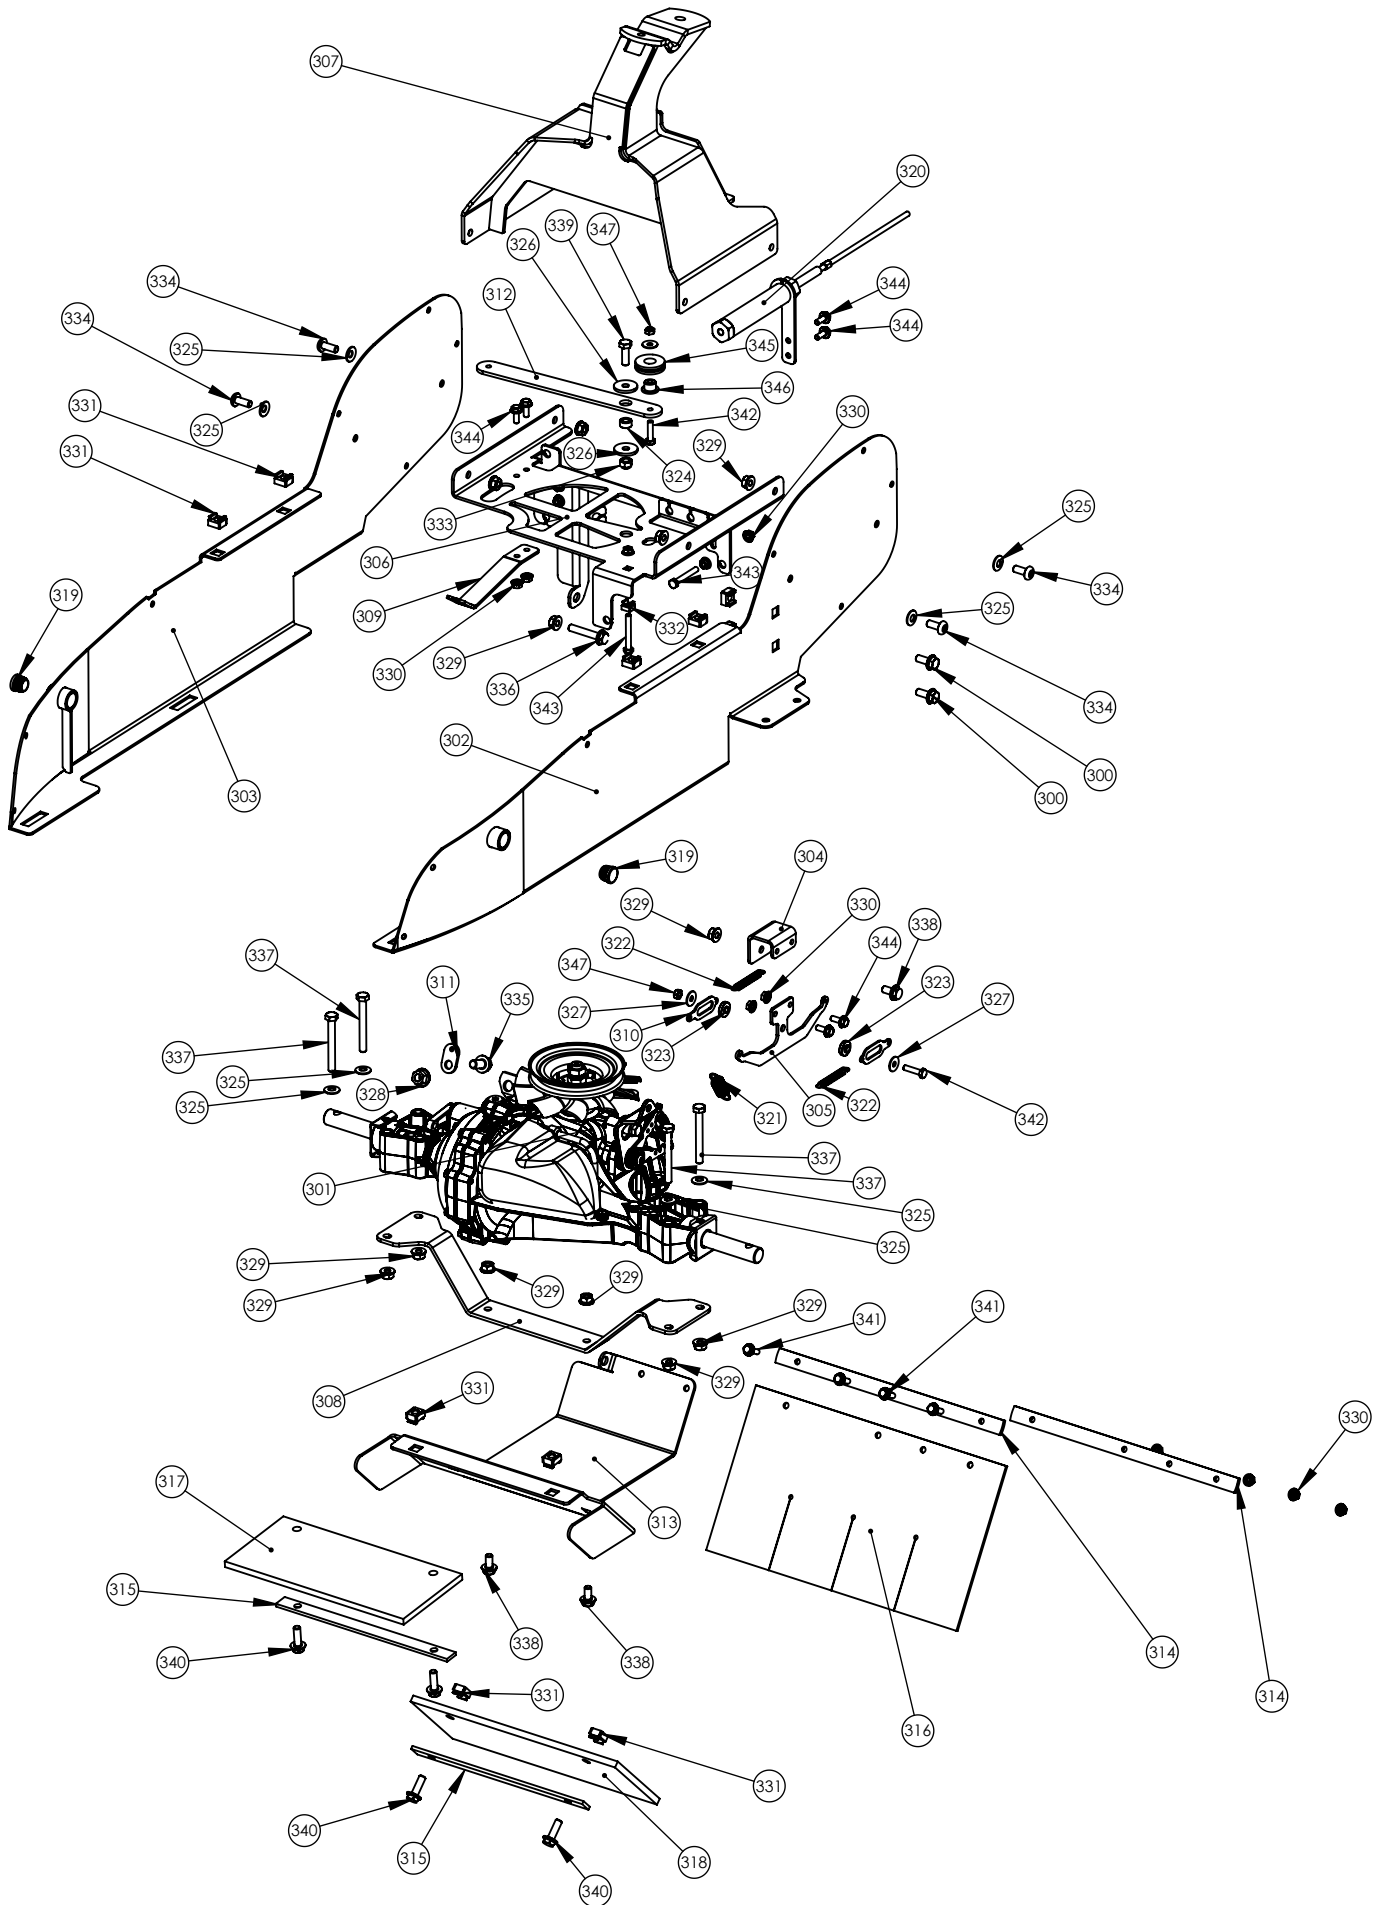

Rep N°	Ref	Désignation	Description	Qté
300	0300010816	VIS H 8x20 Z EMB CR	SCREW H M8X20 Z	2
301	KP04010001	TRANSMISSION HYDRO USINEE	HYDROSTATIC TRANSMISSION	1
302	KP02020602	FLANC GAUCHE ROUGE	RED LEFT CARTER	1
303	KP02020601	FLANC DROIT ROUGE	RED RIGHT CARTER	1
304	KP02020204	SUPPORT LEVIER BV ZN	GEARBOX LEVER BRACKET	1
305	KP02020203	LEVIER COMMANDE MAV MAR ZN	COMMANDE LEVER FORWARD-REAR	1
306	KP02020202	ARRET DE GAINÉ ZN	BRAID HOUSING STOP	1
307	KP02011604	SUPPORT MANCHERON NOIR	BLACK HANDLEBAR SUPPORT	1
308	KP02011601	SUPPORT SABOT NOIR	BLACK SUPPORT PROTECTION	1
309	KP02010206	ARRET DE GAINÉ CRABOT ZN	STOP BRAID HOUSING	1
310	KP02010205	RATTRAPAGE COMMANDE ZN	CONTROL RETROFIT	2
311	KP02010204	PATTE ACCROCHE RESSORT FREIN	BRAKE SPRING HOOK	1
312	KP02010202	LEVIER COMMANDE AVANCE ZN	LEVER SPEED CONTROL	1
313	KH02041602	SABOT NOIR	BLACK PROTECTION	1
314	KH02040202	BRIDE DE BAVETTE ZN	FLAP FLANGE	2
315	KH02010201	BRIDE DE BAVETTE ZN	FLAP FLANGE	2
316	K342000022	BAVETTE ARRIERE	FLAP	1
317	K342000021	BAVETTE N°2	FLAP	1
318	K342000020	BAVETTE N°1	FLAP	1
319	K341000036	BOUCHON TUBE Ø 20	PIPE CAP	2
320	K308070003	CABLE COMMANDE DIF LOCK	DIF LOCK CABLE	1
321	K305010029	RESSORT RETOUR NEUTRE BV	SPRING	1
322	K305010027	RESSORT DE RAPPEL	SPRING	2
323	K302020128	ENTRETOISE COMMANDE BOITE HYDR	SPACER	2
324	K302020111	ENTRETOISE 8 x 14 x 7.3	RUNNER SPACER	1
325	K300430801	RONDELLE CONTACT M8	WASHER M8	8
326	K300400803	RONDELLE PLATE 28 x 8 x 3 ZN	PLATE WASHER 28 X 8 X 3	2
327	K300400601	RONDELLE PLATE 18 x 6.25 x 1.2 ZN	WASHER 18 X 6.25 X 1.2 ZN	3
328	K300261001	ECROU H M10 EMB CR	NUT H M10 NOTCHED SHOULDER	1
329	K300260801	ECROU H M8 EMB CR	NUT H M8 NOTCHED SHOULDER	12
330	K300260601	ECROU H M6 Z EMB CR	NUT H M6 Z NOTCHED SHOULDER	13
331	K300230802	ECROU ' RAPID' DE 8 C4808 B	NUT RAPID M8 C 4808B	10
332	K300230602	ECROU RAPID M6 C 4806 C	NUT RAPID M6 C 4806C	1
333	K300210801	ECROU FREIN H M8	NUT,NYLOC M8	1
334	K300020809	VIS BHC 8x20 CL10.9 ZN DEG	SCREW BHC 8x20 CL10.9 ZN DEG	4
335	K300011029	VIS H 10 x 20 EMB CR	SCREW NOTCHED SHOULDER 10 x20	1
336	K300010837	Vis HM 8x45 Z emb cr	SCREW H NOTCHED SHOULDE 8X45	1
337	K300010832	VIS TH 8 x 70	SCREW TH 8 X 70	4
338	K300010830	VIS H 8 x 16 EMB CR	SCREW H 8 x 16 NOTCHED SHOULDER	3
339	K300010817	VIS TH 8 x 25 ZN	SCREW TH 8 X 25 ZN	1
340	K300010801	VIS H EMB CR 8 x 25	SCREW H NOTCHED SHOULDER 8 X 25	4
341	K300010619	VIS H 6 x 20 EMB CR	SCREW H NOTCHED SHOULD. 6 X 20	4
342	K300010614	VIS TH 6 x 25 ZN	SCREW TH 6 X 25	2
343	K300010611	VIS TH 6 x 45 ZN ISO 4017	SCREW TH 6 X 45 ZN	2
344	K300010601	VIS H 6 x 16 EMB CR	SCREW H NOTCHED SHOULDER 6 X 16	6
345	0340000016	GALET RENVOI ANGLE Ø35	Clutch cable runner	1
346	0302020179	ENTRE EPAULE 6X14X20LG11	SPACER	1
347	0300210602	ECROU FREIN M 6 Z DIN 985-8	BLOCKING NUT M 6 Z	2